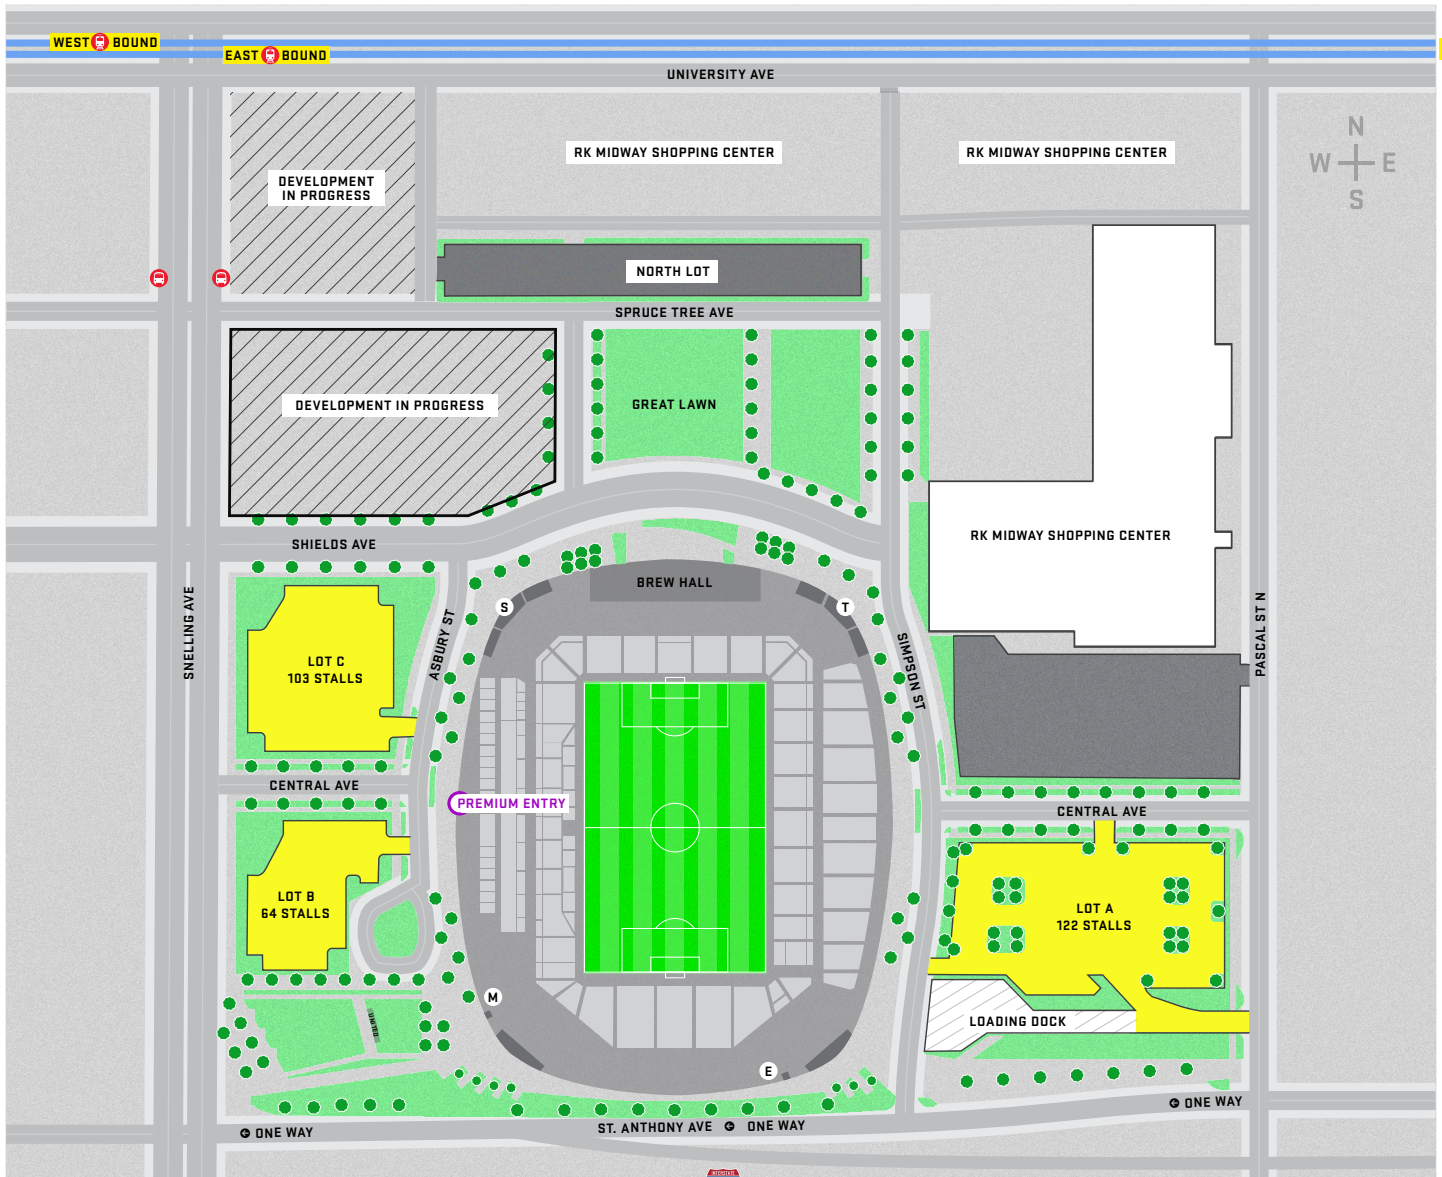

Allianz FieldSM SPECIAL EVENTS

PARKING & ENTRY

- There are three (3) Allianz Field public parking lots (Lot A, B and C) and surrounding public parking in the area.
- All visitors must enter and check in at Premium Entry located and labeled on the west side of the stadium.
- Upon check-in, security or a guest services staff member will direct you to the appropriate event location.

KEY:

S	TEAM STORE		LIGHT RAIL
	PREMIUM ENTRY		LRT STATION
M	MEDIA ENTRY		BUS STATION
T	TICKET OFFICE		SCULPTURE
E	EMPLOYEE ENTRY		