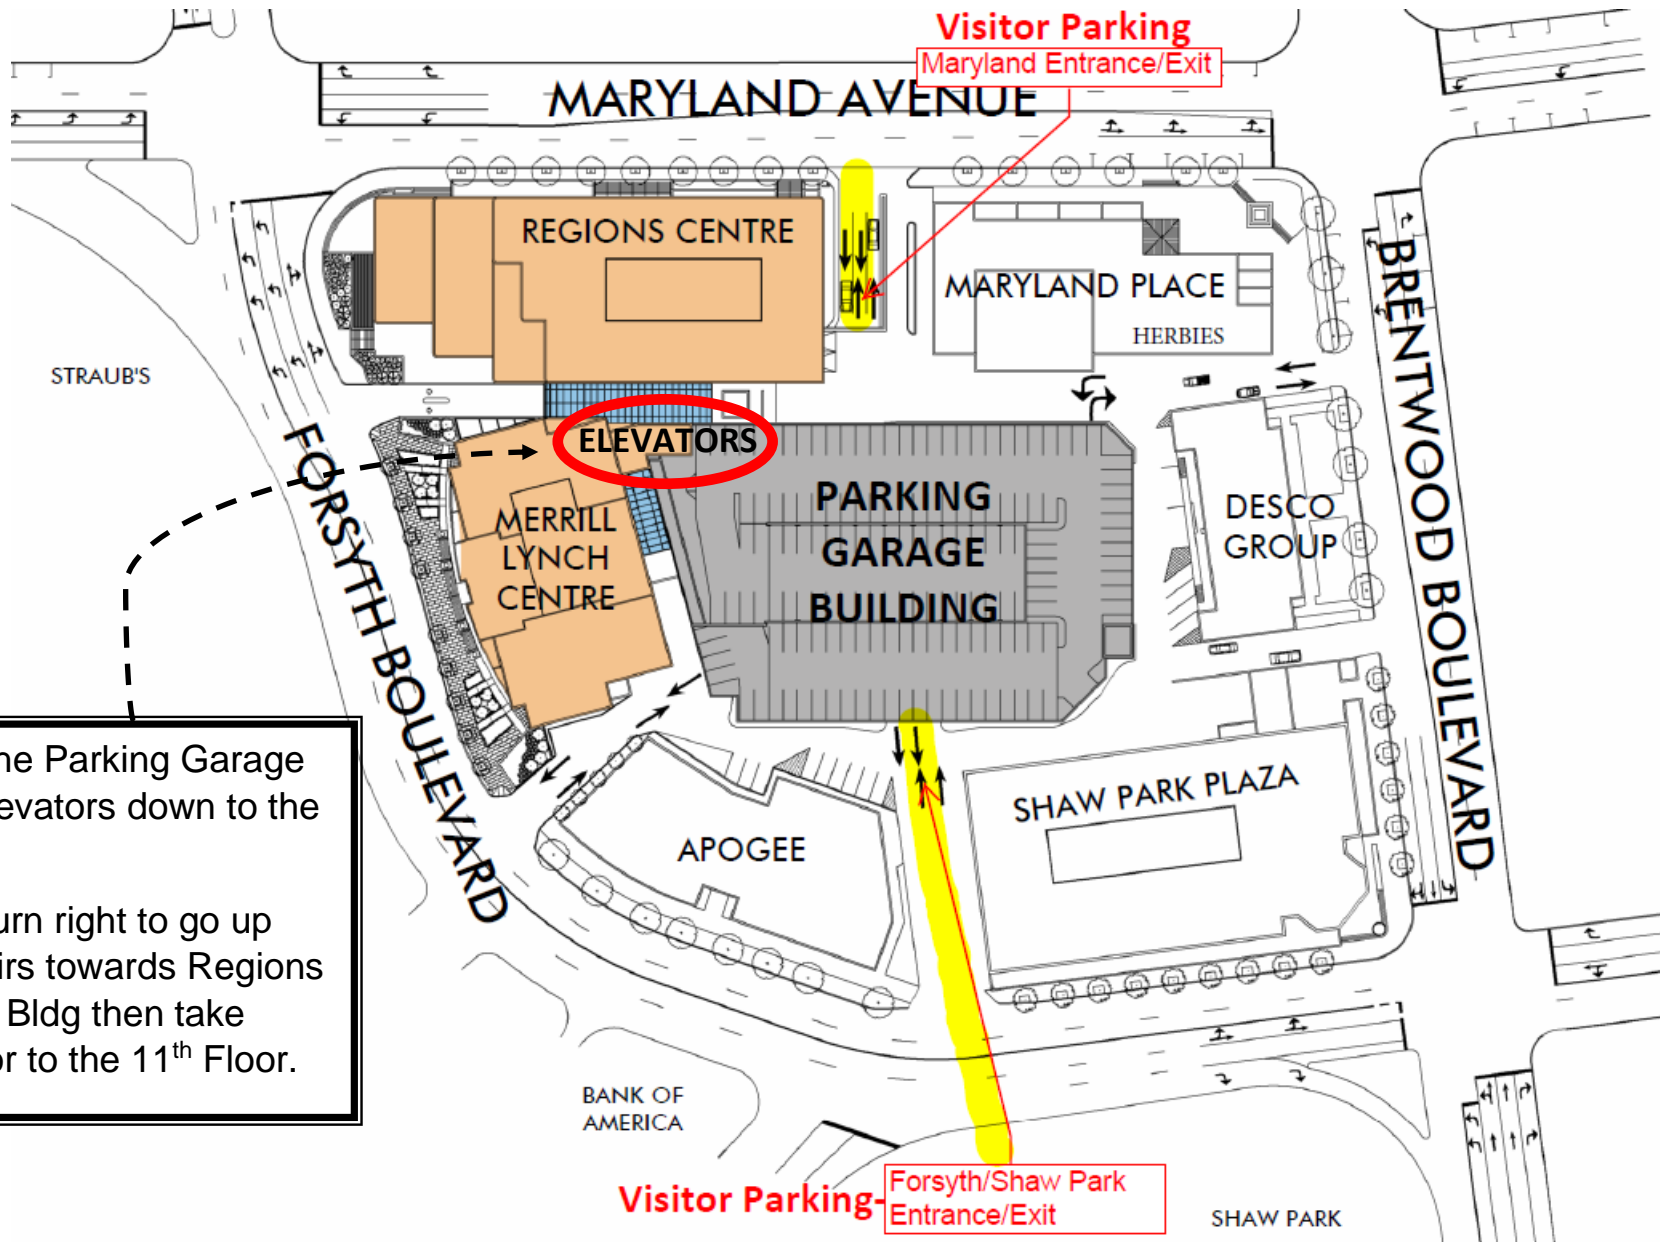

**Regions Centre Building – 8182 Maryland Ave, Clayton MO 63105**

**\*\*\* 11<sup>th</sup> Floor (Meeting – 360 Room B) \*\*\***

From the Parking Garage take elevators down to the Lobby.

Then turn right to go up the stairs towards Regions Centre Bldg then take elevator to the 11<sup>th</sup> Floor.